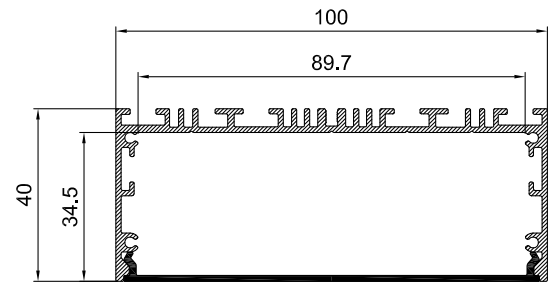

Color 

Unit: mm

Features:

1. Model: HL-A031
2. Material: AL6063+PC
3. Surface: Anodized/Painting
4. Lighting source width: 90mm
5. Length: 4m/max
6. Installation: For offices, conference rooms, supermarkets, home lighting, etc.

Accessory:

End cap

Suspended Rope

Connector

Mounting Clip

Installation: