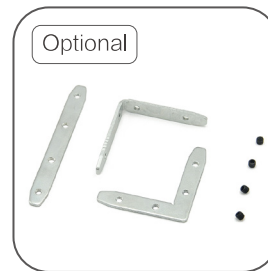

Color 

Unit: mm

Features:

1. Model: HL-A031
2. Material: AL6063+PC
3. Surface: Anodized/Painting
4. Lighting source width: 90mm
5. Length: 4m/max
6. Installation: For offices, conference rooms, supermarkets, home lighting, etc.

Accessory:

End cap

Suspended Rope

Connector

Mounting Clip

Installation: