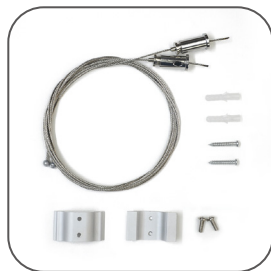

Color 

Unit: mm

Features:

1. Model: HL-A031
2. Material: AL6063+PC
3. Surface: Anodized/Painting
4. Lighting source width: 90mm
5. Length: 4m/max
6. Installation: For offices, conference rooms, supermarkets, home lighting, etc.

Accessory:

End cap

Suspended Rope

Connector

Mounting Clip

Installation: